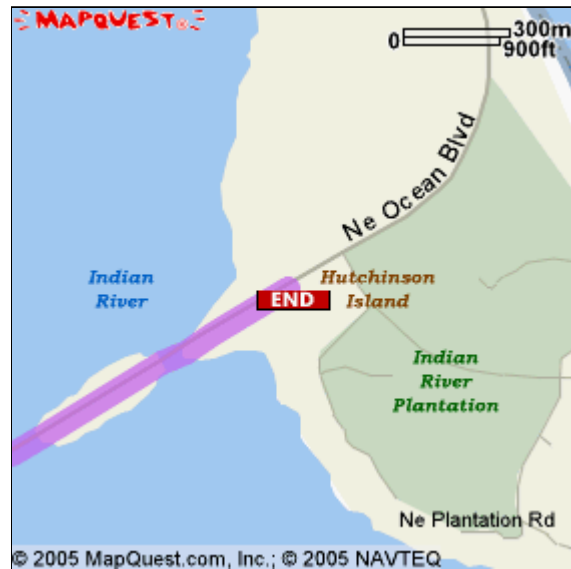

 [Send To Printer](#) [Back To Directions](#)

Start: Palm Beach Intl Airport (PBI) 561-471-7420
1000 Pbi Airport
West Palm Beach, FL
33406 US

End: 555 Ne Ocean Blvd
Stuart, FL
34996-1620 US

Distance: 45.24 miles

Total Estimated Time: 55 minutes

Directions		Distance
	1. Start out going SOUTHEAST on TURNAGE BLVD toward INT'L AIRPORT.	1.7 miles
	2. Merge onto I-95 N toward W PALM BCH.	32.3 miles
	3. Merge onto FL-76 E/SW KANNER HWY via EXIT 101 toward STUART.	4.0 miles
	4. Turn RIGHT onto SE INDIAN ST.	1.3 miles
	5. Turn LEFT onto SE FEDERAL HWY/US-1 N/FL-5 N.	1.0 miles
	6. Turn RIGHT onto FL-714/SE MONTEREY RD.	1.8 miles
	7. Turn RIGHT onto FL-A1A/SE OCEAN BLVD.	2.8 miles
	8. End at 555 Ne Ocean Blvd, Stuart, FL 34996-1620 US	

Start:
Palm Beach Intl Airport (PBI) 561-471-7420
 1000 Pbi Airport
 West Palm Beach, FL
 33406 US

End:
 555 Ne Ocean Blvd
 Stuart, FL
 34996-1620 US

Notes:

.....

[All rights reserved. Use Subject to License/Copyright](#)
 These directions are informational only. No representation is made or warranty given as to their content, road conditions or route usability or expeditiousness. User assumes all risk of use. MapQuest and its suppliers assume no responsibility for any loss or delay resulting from such use.