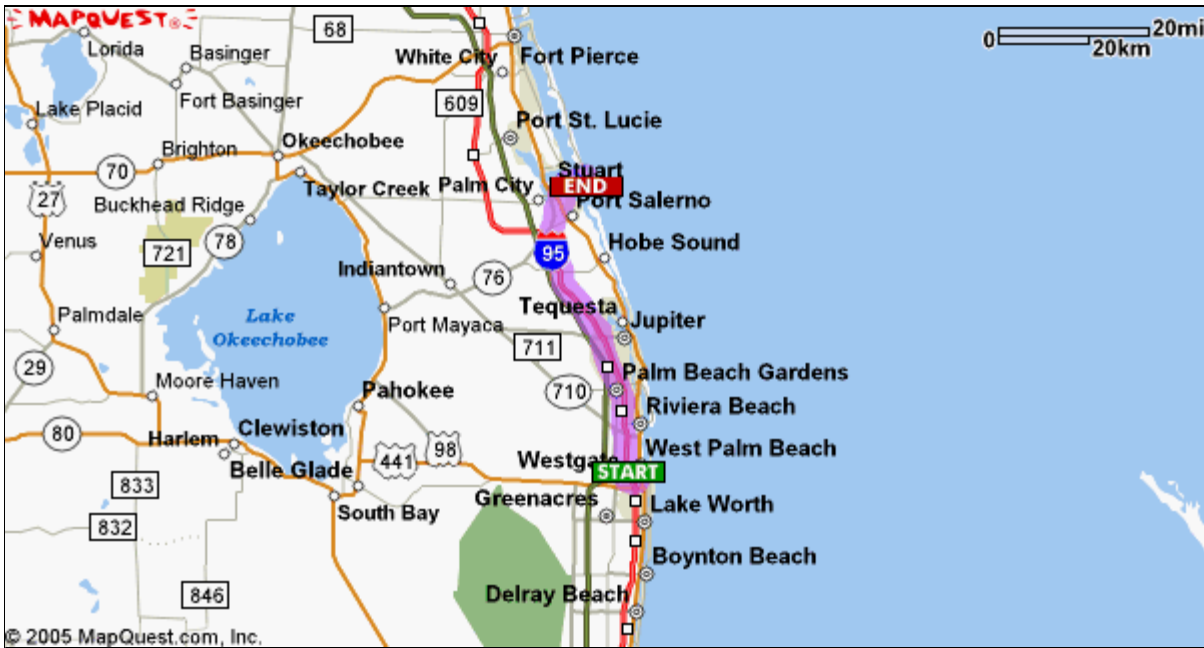

 [Send To Printer](#) [Back To Directions](#)

Start: Palm Beach Intl Airport (PBI) 561-471-7420
1000 Pbi Airport
West Palm Beach, FL
33406 US

End: 555 Ne Ocean Blvd
Stuart, FL
34996-1620 US

Distance: 45.24 miles

Total Estimated Time: 55 minutes

Directions		Distance
	1. Start out going SOUTHEAST on TURNAGE BLVD toward INT'L AIRPORT.	1.7 miles
	2. Merge onto I-95 N toward W PALM BCH.	32.3 miles
	3. Merge onto FL-76 E/SW KANNER HWY via EXIT 101 toward STUART.	4.0 miles
	4. Turn RIGHT onto SE INDIAN ST.	1.3 miles
	5. Turn LEFT onto SE FEDERAL HWY/US-1 N/FL-5 N.	1.0 miles
	6. Turn RIGHT onto FL-714/SE MONTEREY RD.	1.8 miles
	7. Turn RIGHT onto FL-A1A/SE OCEAN BLVD.	2.8 miles
	8. End at 555 Ne Ocean Blvd, Stuart, FL 34996-1620 US	

Start:
Palm Beach Intl Airport (PBI) 561-471-7420
 1000 Pbi Airport
 West Palm Beach, FL
 33406 US

End:
 555 Ne Ocean Blvd
 Stuart, FL
 34996-1620 US

Notes:

.....

[All rights reserved. Use Subject to License/Copyright](#)
 These directions are informational only. No representation is made or warranty given as to their content, road conditions or route usability or expeditiousness. User assumes all risk of use. MapQuest and its suppliers assume no responsibility for any loss or delay resulting from such use.